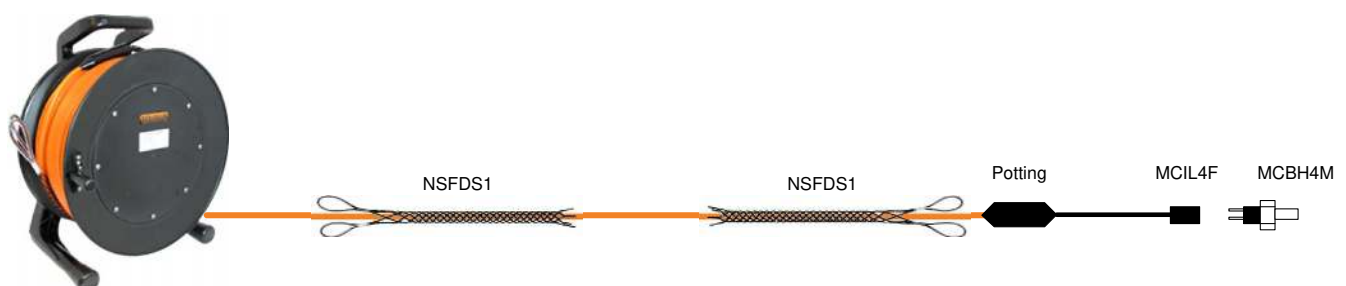

Specifications :

Models	NSCR310-1	NSCR380-1	NSCR450-1	NSCR485-1	NSCR582-1
Description	Hand reel				
Cable Capacity DLR3 / 4	40 m	75 m	100 m	300 m	300 m
Material	Plastic / Rubber			Plastic /Steel	
Connector	UTS 10 pin, standard others optional				
Cable terminal	Inside drum 12 contact screw terminal				
Slip contacts	12 contacts, gold-gold, 240 vac@2A per contact				
Dim. (mm)	310x360x290	380x485x330	440x560x350	460x545x350	580x710x310
Weight (kg)	4	5	7	10	10
Diameter drum	Ø 170 mm	Ø 236 mm	Ø 295 mm	Ø 178 mm	Ø 320 mm
Diam. flange	Ø 310 mm	Ø 380 mm	Ø 445 mm	Ø 460 mm	Ø 580 mm
Width drum	112mm	166 mm	177 mm	210 mm	170 mm
Brake	Screw brake to hold drum in position				
Optional	Cable pay-out sensor, 24 slip contact, transport case				
Torque (motor)	NA				
Cable Capacity (cable diameter/ Max. spool length)	Ø 3mm = 638m	Ø 3mm = 1267m	Ø 3mm = 1711m	Ø 3mm = 3395m	Ø 3mm = 3395m
	Ø 5mm = 231m	Ø 5mm = 443m	Ø 5mm = 609m	Ø 5mm = 1246m	Ø 5mm = 1246m
	Ø 7mm = 120m	Ø 7mm = 220m	Ø 7mm = 290m	Ø 7mm = 609m	Ø 7mm = 609m
	Ø 10mm = 57m	Ø 10mm = 107m	Ø 10mm = 138m	Ø 10mm = 311m	Ø 10mm = 311m
	Ø 12mm = 33m	Ø 12mm = 74m	Ø 12mm = 97m	Ø 12mm = 197m	Ø 12mm = 197m
	Ø 15mm = 21m	Ø 15mm = 42m	Ø 15mm = 63m	Ø 15mm = 124m	Ø 15mm = 124m
	Ø 17mm = 18m	Ø 17mm = 34m	Ø 17mm = 46m	Ø 17mm = 98m	Ø 17mm = 98m
	Ø 20mm = 11m	Ø 20mm = 23m	Ø 20mm = 27m	Ø 20mm = 67m	Ø 20mm = 67m
Models without slip contacts	NSCR310-2	NSCR380-2	NSCR450-2	NSCR485-2	NSCR582-2
Optional Case	CCR5833	CCR5833	CCR7641	CCR7641	CCR10840

Cable reel cable assembly (custom made to client specifications)